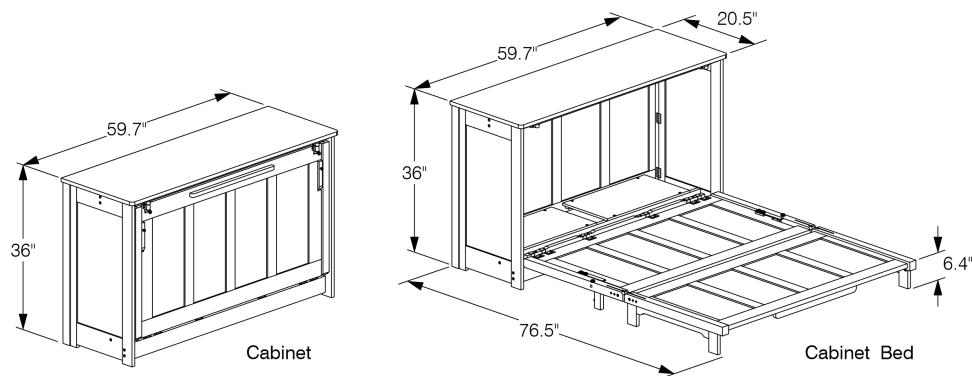

ORION MURPHY CABINET BED - TWIN SIZE

Orion Murphy Cabinet Bed

	Box H	Box W	Box L	Cubes	Net Wt.	Gr. Wt.
Twin	980mm	300mm	1180mm	0.347m3	51.0Kg	56.5Kg
MUR-ORI-TWN-	38.6"	11.8"	46.5"	12.25cuft	112.4lb	124.6lb

ORION MURPHY CABINET BED - FULL SIZE

Full	980mm	300mm	1620mm	0.476m3	66.0Kg	73.5Kg
MUR-ORI-FUL-	38.6"	11.8"	63.8"	16.82cuft	145.5lb	162.0lb

Assembled Product and Carton Dimensions*

**Please Note The Above Weights and Measures may be subject to change without notice.*