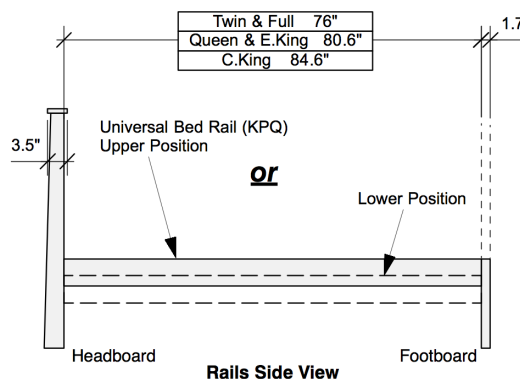

Solstice Headboard

Solstice Headboard - Box 1 of 4

	Box H	Box W	Box L	Cubes	Net Wt.	Gr. Wt.
Twin	102mm	1190mm	1245mm	0.151m3	18.0Kg	21.0Kg
PH-SOL-TWN-	4.0"	46.9"	49.0"	5.34cuft	39.7lb	46.3lb
Full	102mm	1190mm	1625mm	0.197m3	21.0Kg	25.0Kg
PH-SOL-FUL-	4.0"	46.9"	64.0"	6.97cuft	46.3lb	55.1lb
Queen	102mm	1190mm	1775mm	0.215m3	22.0Kg	26.0Kg
PH-SOL-QEN-	4.0"	46.9"	69.9"	7.61cuft	48.5lb	57.3lb
Eastern King	102mm	1190mm	2235mm	0.271m3	26.0Kg	31.0Kg
PH-SOL-EKG-	4.0"	46.9"	88.0"	9.58cuft	57.3lb	68.3lb
California King	102mm	1190mm	2080mm	0.252m3	34.0Kg	39.0Kg
PH-SOL-CKG-	4.0"	46.9"	81.9"	8.92cuft	75.0lb	86.0lb

Rails Side View

P-Series Basic Footboard - Box 2 of 4

	Box H	Box W	Box L	Cubes	Net Wt.	Gr. Wt.
Twin	60mm	405mm	1150mm	0.028m3	6.0Kg	7.0Kg
PF-BAS-TWN-	2.4"	15.9"	45.3"	0.99cuft	13.2lb	15.4lb
Full	60mm	405mm	1540mm	0.037m3	7.0Kg	8.0Kg
PF-BAS-FUL-	2.4"	15.9"	60.6"	1.32cuft	15.4lb	17.6lb
Queen	60mm	405mm	1675mm	0.041m3	7.5Kg	9.0Kg
PF-BAS-QEN-	2.4"	15.9"	65.9"	1.44cuft	16.5lb	19.8lb
Eastern King	60mm	405mm	2140mm	0.052m3	8.5Kg	10.5Kg
PF-BAS-EKG-	2.4"	15.9"	84.3"	1.84cuft	18.7lb	23.1lb
California King	57mm	428mm	1994mm	0.049m3	8.0Kg	10.0Kg
PF-BAS-CKG-	2.2"	16.9"	78.5"	1.72cuft	17.6lb	22.0lb

Slats - Box 4 of 4

	Box H	Box W	Box L	Cubes	Net Wt.	Gr. Wt.
Twin	115mm	215mm	1050mm	0.026m3	9.0Kg	9.5Kg
PS-TWN	4.5"	8.5"	41.3"	0.92cuft	19.8lb	20.9lb
Full	115mm	215mm	1430mm	0.035m3	12.0Kg	12.5Kg
PS-FUL	4.5"	8.5"	56.3"	1.25cuft	26.5lb	27.6lb
Queen	115mm	215mm	1580mm	0.039m3	14.0Kg	15.0Kg
PS-QEN	4.5"	8.5"	62.2"	1.38cuft	30.9lb	33.1lb
Eastern King	115mm	215mm	2040mm	0.050m3	21.5Kg	22.5Kg
PS-EKG	4.5"	8.5"	80.3"	1.78cuft	47.4lb	49.6lb
California King	115mm	230mm	1890mm	0.050m3	18.5Kg	19.5Kg
PS-CKG	4.5"	9.1"	74.4"	1.77cuft	40.8lb	43.0lb