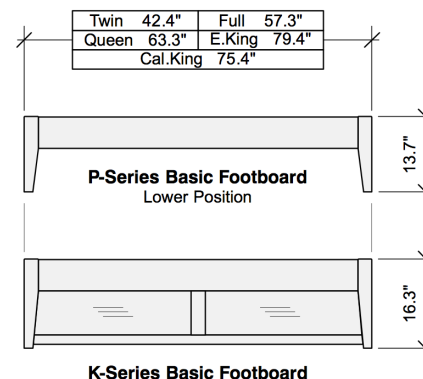

Solstice Headboard

Solstice Headboard - Box 1 of 4

	Box H	Box W	Box L	Cubes	Net Wt.	Gr. Wt.
Twin	102mm	1190mm	1245mm	0.151m3	18.0Kg	21.0Kg
PH-SOL-TWN-	4.0"	46.9"	49.0"	5.34cuft	39.7lb	46.3lb
Full	102mm	1190mm	1625mm	0.197m3	21.0Kg	25.0Kg
PH-SOL-FUL-	4.0"	46.9"	64.0"	6.97cuft	46.3lb	55.1lb
Queen	102mm	1190mm	1775mm	0.215m3	22.0Kg	26.0Kg
PH-SOL-QEN-	4.0"	46.9"	69.9"	7.61cuft	48.5lb	57.3lb
Eastern King	102mm	1190mm	2235mm	0.271m3	26.0Kg	31.0Kg
PH-SOL-EKG-	4.0"	46.9"	88.0"	9.58cuft	57.3lb	68.3lb
California King	102mm	1190mm	2080mm	0.252m3	34.0Kg	39.0Kg
PH-SOL-CKG-	4.0"	46.9"	81.9"	8.92cuft	75.0lb	86.0lb

Rails Side View

P-Series Basic Footboard - Box 2 of 4

	Box H	Box W	Box L	Cubes	Net Wt.	Gr. Wt.
Twin	60mm	405mm	1150mm	0.028m3	6.0Kg	7.0Kg
PF-BAS-TWN-	2.4"	15.9"	45.3"	0.99cuft	13.2lb	15.4lb
Full	60mm	405mm	1540mm	0.037m3	7.0Kg	8.0Kg
PF-BAS-FUL-	2.4"	15.9"	60.6"	1.32cuft	15.4lb	17.6lb
Queen	60mm	405mm	1675mm	0.041m3	7.5Kg	9.0Kg
PF-BAS-QEN-	2.4"	15.9"	65.9"	1.44cuft	16.5lb	19.8lb
Eastern King	60mm	405mm	2140mm	0.052m3	8.5Kg	10.5Kg
PF-BAS-EKG-	2.4"	15.9"	84.3"	1.84cuft	18.7lb	23.1lb
California King	57mm	428mm	1994mm	0.049m3	8.0Kg	10.0Kg
PF-BAS-CKG-	2.2"	16.9"	78.5"	1.72cuft	17.6lb	22.0lb

K-Series Basic Footboard - Box 2 of 4

	Box H	Box W	Box L	Cubes	Net Wt.	Gr. Wt.
Twin	50mm	485mm	1155mm	0.028m3	5.0Kg	7.0Kg
KF-BAS-TWN-	2.0"	19.1"	45.5"	0.99cuft	11.0lb	15.4lb
Full	50mm	485mm	1530mm	0.037m3	7.0Kg	9.0Kg
KF-BAS-FUL-	2.0"	19.1"	60.2"	1.31cuft	15.4lb	19.8lb
Queen	60mm	500mm	1695mm	0.051m3	10.0Kg	12.0Kg
KF-BAS-QEN-	2.4"	19.7"	66.7"	1.80cuft	22.0lb	26.5lb
Eastern King	60mm	485mm	2075mm	0.060m3	12.0Kg	15.0Kg
KF-BAS-EKG-	2.4"	19.1"	81.7"	2.13cuft	26.5lb	33.1lb
California King	57mm	475mm	1955mm	0.053m3	12.0Kg	15.0Kg
KF-BAS-CKG-	2.2"	18.7"	77.0"	1.87cuft	26.5lb	33.1lb