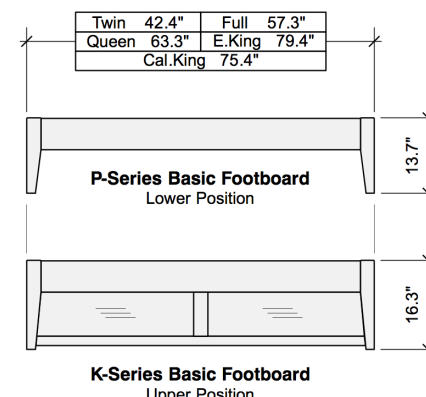

Universal Bed Rails (KPQ) - Box 3 of 4

	Box H	Box W	Box L	Cubes	Net Wt.	Gr. Wt.
Twin	75mm	195mm	1980mm	0.029m3	8.5Kg	10.0Kg
KPQ-TWN-	3.0"	7.7"	78.0"	1.02cuft	18.7lb	22.0lb
Full	95mm	195mm	1980mm	0.037m3	10.0Kg	12.0Kg
KPQ-FUL-	3.7"	7.7"	78.0"	1.30cuft	22.0lb	26.5lb
Queen/E. King	95mm	195mm	2105mm	0.039m3	11.0Kg	13.0Kg
KPQ-QEN/EKG-	3.7"	7.7"	82.9"	1.38cuft	24.3lb	28.7lb
California King	95mm	195mm	2205mm	0.041m3	12.5Kg	14.5Kg
KPQ-CKG-	3.7"	7.7"	86.8"	1.44cuft	27.6lb	32.0lb

Slats - Box 4 of 4

	Box H	Box W	Box L	Cubes	Net Wt.	Gr. Wt.
Twin	115mm	215mm	1050mm	0.026m3	9.0Kg	9.5Kg
PS-TWN	4.5"	8.5"	41.3"	0.92cuft	19.8lb	20.9lb
Full	115mm	215mm	1430mm	0.035m3	12.0Kg	12.5Kg
PS-FUL	4.5"	8.5"	56.3"	1.25cuft	26.5lb	27.6lb
Queen	115mm	215mm	1580mm	0.039m3	14.0Kg	15.0Kg
PS-QEN	4.5"	8.5"	62.2"	1.38cuft	30.9lb	33.1lb
Eastern King	115mm	215mm	2040mm	0.050m3	21.5Kg	22.5Kg
PS-EKG	4.5"	8.5"	80.3"	1.78cuft	47.4lb	49.6lb
California King	115mm	230mm	1890mm	0.050m3	18.5Kg	19.5Kg
PS-CKG	4.5"	9.1"	74.4"	1.77cuft	40.8lb	43.0lb

Assembled Product and Carton Dimensions*

*Please Note The Above Weights and Measures may be subject to change without notice.

SPICES BEDROOM COLLECTION