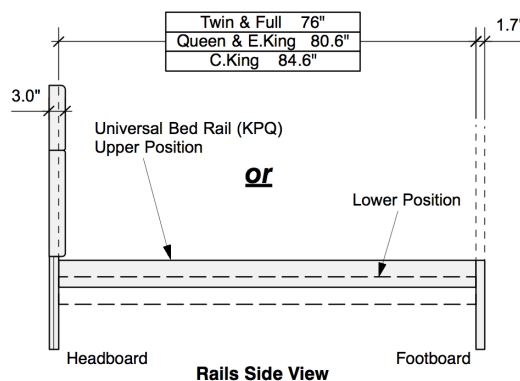

Paprika Headboard - Box 1 of 4

| | Box H | Box W | Box L | Cubes | Net Wt. | Gr. Wt. |
|-----------------|-------|-------|--------|----------|---------|---------|
| Twin | 100mm | 810mm | 1210mm | 0.098m3 | 10.9Kg | 11.9Kg |
| PH-PAP-TWN- | 3.9" | 31.9" | 47.6" | 3.46cuft | 24.0lb | 26.2lb |
| Full/Queen | 100mm | 810mm | 1740mm | 0.141m3 | 13.3Kg | 14.3Kg |
| PH-PAP-FUL/QEN- | 3.9" | 31.9" | 68.5" | 4.98cuft | 29.3lb | 31.5lb |
| Cal.King/E.King | 100mm | 810mm | 2130mm | 0.173m3 | 15.0Kg | 16.5Kg |
| PH-PAP-CKG/EKG- | 3.9" | 31.9" | 83.9" | 6.09cuft | 33.1lb | 36.4lb |

Paprika Leg Set (2 pieces)

| | Box H | Box W | Box L | Cubes | Net Wt. | Gr. Wt. |
|---------|-------|-------|--------|----------|---------|---------|
| PL-PAP- | 75mm | 50mm | 1120mm | 0.004m3 | 1.6Kg | 2.0Kg |
| | 3.0" | 2.0" | 44.1" | 0.15cuft | 3.4lb | 4.5lb |

Universal Bed Rails (KPQ) - Box 3 of 4

| | Box H | Box W | Box L | Cubes | Net Wt. | Gr. Wt. |
|-----------------|-------|-------|--------|----------|---------|---------|
| Twin | 75mm | 195mm | 1980mm | 0.029m3 | 8.5Kg | 10.0Kg |
| KPQ-TWN- | 3.0" | 7.7" | 78.0" | 1.02cuft | 18.7lb | 22.0lb |
| Full | 95mm | 195mm | 1980mm | 0.037m3 | 10.0Kg | 12.0Kg |
| KPQ-FUL- | 3.7" | 7.7" | 78.0" | 1.30cuft | 22.0lb | 26.5lb |
| Queen/E. King | 95mm | 195mm | 2105mm | 0.039m3 | 11.0Kg | 13.0Kg |
| KPQ-QEN/EKG- | 3.7" | 7.7" | 82.9" | 1.38cuft | 24.3lb | 28.7lb |
| California King | 95mm | 195mm | 2205mm | 0.041m3 | 12.5Kg | 14.5Kg |
| KPQ-CKG- | 3.7" | 7.7" | 86.8" | 1.44cuft | 27.6lb | 32.0lb |