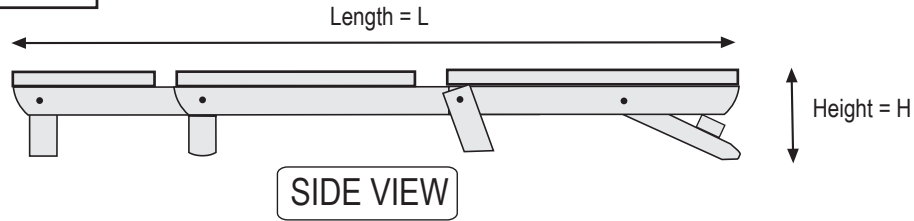

KD Lounger Dimensions

#7831 Queen
 #7832 Full
 #7833 Twin

Manufactured by

394 Dairy Pak Rd. • Athens, GA 30607
 kdframes.com • alan@kdframes.com

DIMENSIONS (in inches)

	H	W	L	SH	SD	LD	SS	CG
Queen	10	56	76	28	45	62	3.5	4.5
Full	10	52	72	28	45	62	3.5	4.5
Twin	10	37	72	28	45	62	3.5	4.5