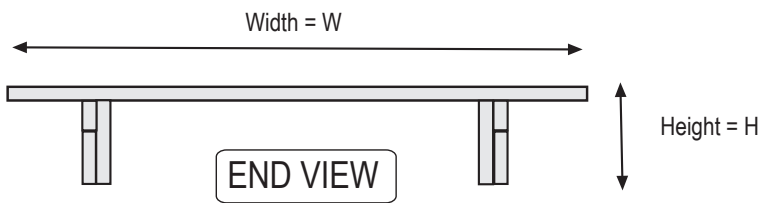

KD Lounger Dimensions

#7831 Queen
 #7832 Full
 #7833 Twin

Manufactured by

394 Dairy Pak Rd. • Athens, GA 30607
 kdframes.com • alan@kdframes.com

DIMENSIONS (in inches)

	H	W	L	SH	SD	LD	SS	CG
Queen	10	56	76	28	45	62	3.5	4.5
Full	10	52	72	28	45	62	3.5	4.5
Twin	10	37	72	28	45	62	3.5	4.5