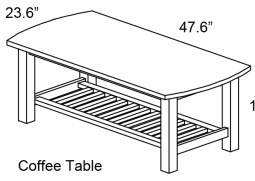

Seating Position

Bed Position

Seating Position - Top View

Lounger Seating Position

Bed Position

**Futon Arms - Box 1**

	Box H	Box W	Box L	Cubes	Net Wt.	Gr. Wt.
Portofino	295mm	675mm	960mm	0.191m3	27.0Kg	29.0Kg
MBA-POR-	11.6"	26.6"	37.8"	6.75cuft	59.5lb	63.9lb

**Futon Body - Box 2**

	Box H	Box W	Box L	Cubes	Net Wt.	Gr. Wt.
Chair	115mm	740mm	885mm	0.075m3	13.0Kg	15.5Kg
MBJ-CHR-	4.5"	29.1"	34.8"	2.66cuft	28.7lb	34.2lb
Full	115mm	895mm	1940mm	0.200m3	30.0Kg	34.5Kg
MBJ-FUL-	4.5"	35.2"	76.4"	7.05cuft	66.1lb	76.1lb
Queen	115mm	885mm	2110mm	0.215m3	33.0Kg	37.5Kg
MBJ-QEN-	4.5"	34.8"	83.1"	7.58cuft	72.8lb	82.7lb

**Futon Lounger Body - Box 2**

	Box H	Box W	Box L	Cubes	Net Wt.	Gr. Wt.
39" Lounger	160mm	833mm	1045mm	0.139m3	20.0Kg	22.0Kg
MBL-TWN-	6.3"	32.8"	41.1"	4.92cuft	44.1lb	48.5lb
54" Lounger	170mm	835mm	1450mm	0.206m3	32.0Kg	34.0Kg
MBL-LST-	6.7"	32.9"	57.1"	7.27cuft	70.5lb	75.0lb