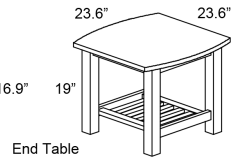

Seating Position

Bed Position

Seating Position - Top View

Lounger Seating Position

Bed Position

**Futon Arms - Box 1**

	Box H	Box W	Box L	Cubes	Net Wt.	Gr. Wt.
Portofino	295mm	675mm	960mm	0.191m3	27.0Kg	29.0Kg
MBA-POR-	11.6"	26.6"	37.8"	6.75cuft	59.5lb	63.9lb

**Futon Body - Box 2**

	Box H	Box W	Box L	Cubes	Net Wt.	Gr. Wt.
Chair	115mm	740mm	885mm	0.075m3	13.0Kg	15.5Kg
MBJ-CHR-	4.5"	29.1"	34.8"	2.66cuft	28.7lb	34.2lb
Full	115mm	895mm	1940mm	0.200m3	30.0Kg	34.5Kg
MBJ-FUL-	4.5"	35.2"	76.4"	7.05cuft	66.1lb	76.1lb
Queen	115mm	885mm	2110mm	0.215m3	33.0Kg	37.5Kg
MBJ-QEN-	4.5"	34.8"	83.1"	7.58cuft	72.8lb	82.7lb

**Futon Lounger Body - Box 2**

	Box H	Box W	Box L	Cubes	Net Wt.	Gr. Wt.
39" Lounger	160mm	833mm	1045mm	0.139m3	20.0Kg	22.0Kg
MBL-TWN-	6.3"	32.8"	41.1"	4.92cuft	44.1lb	48.5lb
54" Lounger	170mm	835mm	1450mm	0.206m3	32.0Kg	34.0Kg
MBL-LST-	6.7"	32.9"	57.1"	7.27cuft	70.5lb	75.0lb

Coffee Table

End Table

**Anchor Tables**

	Box H	Box W	Box L	Cubes	Net Wt.	Gr. Wt.
Coffee Table	120mm	640mm	1250mm	0.096m3	16.0Kg	17.0Kg
MTC-COR-	4.7"	25.2"	49.2"	3.39cuft	35.3lb	37.5lb
End Table	165mm	645mm	645mm	0.069m3	11.0Kg	12.0Kg
MTE-COR-	6.5"	25.4"	25.4"	2.42cuft	24.3lb	26.5lb