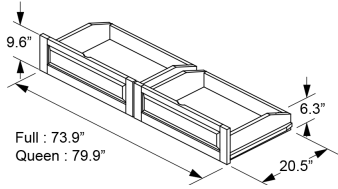

Seating Position

Bed Position

Seating Position - Top View

Lounger Seating Position

Bed Position

**Futon Arms - Box 1**

	Box H	Box W	Box L	Cubes	Net Wt.	Gr. Wt.
Portofino	295mm	675mm	960mm	0.191m3	27.0Kg	29.0Kg
MBA-POR-	11.6"	26.6"	37.8"	6.75cuft	59.5lb	63.9lb

**Futon Body - Box 2**

	Box H	Box W	Box L	Cubes	Net Wt.	Gr. Wt.
Chair	115mm	740mm	885mm	0.075m3	13.0Kg	15.5Kg
MBJ-CHR-	4.5"	29.1"	34.8"	2.66cuft	28.7lb	34.2lb
Full	115mm	895mm	1940mm	0.200m3	30.0Kg	34.5Kg
MBJ-FUL-	4.5"	35.2"	76.4"	7.05cuft	66.1lb	76.1lb
Queen	115mm	885mm	2110mm	0.215m3	33.0Kg	37.5Kg
MBJ-QEN-	4.5"	34.8"	83.1"	7.58cuft	72.8lb	82.7lb

**Futon Lounger Body - Box 2**

	Box H	Box W	Box L	Cubes	Net Wt.	Gr. Wt.
39" Lounger	160mm	833mm	1045mm	0.139m3	20.0Kg	22.0Kg
MBL-TWN-	6.3"	32.8"	41.1"	4.92cuft	44.1lb	48.5lb
54" Lounger	170mm	835mm	1450mm	0.206m3	32.0Kg	34.0Kg
MBL-LST-	6.7"	32.9"	57.1"	7.27cuft	70.5lb	75.0lb

Coffee Table

End Table

**Anchor Tables**

	Box H	Box W	Box L	Cubes	Net Wt.	Gr. Wt.
Coffee Table	120mm	640mm	1250mm	0.096m3	16.0Kg	17.0Kg
MTC-COR-	4.7"	25.2"	49.2"	3.39cuft	35.3lb	37.5lb
End Table	165mm	645mm	645mm	0.069m3	11.0Kg	12.0Kg
MTE-COR-	6.5"	25.4"	25.4"	2.42cuft	24.3lb	26.5lb