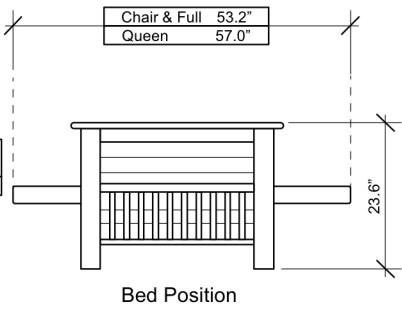

Seating Position

Bed Position

Seating Position - Top View

Lounger Seating Position

Bed Position

**Futon Arms - Box 1**

	Box H	Box W	Box L	Cubes	Net Wt.	Gr. Wt.
Portofino	295mm	675mm	960mm	0.191m3	27.0Kg	29.0Kg
MBA-POR-	11.6"	26.6"	37.8"	6.75cuft	59.5lb	63.9lb

**Futon Body - Box 2**

	Box H	Box W	Box L	Cubes	Net Wt.	Gr. Wt.
Chair	115mm	740mm	885mm	0.075m3	13.0Kg	15.5Kg
MBJ-CHR-	4.5"	29.1"	34.8"	2.66cuft	28.7lb	34.2lb
Full	115mm	895mm	1940mm	0.200m3	30.0Kg	34.5Kg
MBJ-FUL-	4.5"	35.2"	76.4"	7.05cuft	66.1lb	76.1lb
Queen	115mm	885mm	2110mm	0.215m3	33.0Kg	37.5Kg
MBJ-QEN-	4.5"	34.8"	83.1"	7.58cuft	72.8lb	82.7lb

**Futon Lounger Body - Box 2**

	Box H	Box W	Box L	Cubes	Net Wt.	Gr. Wt.
39" Lounger	160mm	833mm	1045mm	0.139m3	20.0Kg	22.0Kg
MBL-TWN-	6.3"	32.8"	41.1"	4.92cuft	44.1lb	48.5lb
54" Lounger	170mm	835mm	1450mm	0.206m3	32.0Kg	34.0Kg
MBL-LST-	6.7"	32.9"	57.1"	7.27cuft	70.5lb	75.0lb

**Storage Drawers (1 Pair)**

	Box H	Box W	Box L	Cubes	Net Wt.	Gr. Wt.
Full	75mm	610mm	1095mm	0.050m3	16.4Kg	17.8Kg
MDR-FUL-	3.0"	24.0"	43.1"	1.77cuft	36.2lb	39.2lb
Queen	75mm	610mm	1095mm	0.050m3	17.7Kg	19.1Kg
MDR-QEN-	3.0"	24.0"	43.1"	1.77cuft	39.0lb	42.1lb