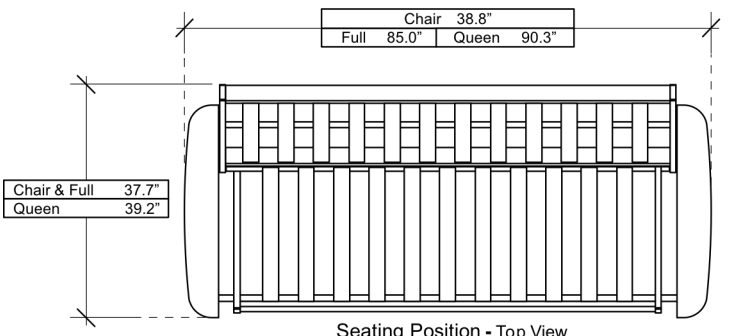

Seating Position

Bed Position

Seating Position - Top View

Lounger Seating Position

Bed Position

**Futon Arms - Box 1**

	Box H	Box W	Box L	Cubes	Net Wt.	Gr. Wt.
Portofino	295mm	675mm	960mm	0.191m3	27.0Kg	29.0Kg
MBA-POR-	11.6"	26.6"	37.8"	6.75cuft	59.5lb	63.9lb

**Futon Body - Box 2**

	Box H	Box W	Box L	Cubes	Net Wt.	Gr. Wt.
Chair	115mm	740mm	885mm	0.075m3	13.0Kg	15.5Kg
MBJ-CHR-	4.5"	29.1"	34.8"	2.66cuft	28.7lb	34.2lb
Full	115mm	895mm	1940mm	0.200m3	30.0Kg	34.5Kg
MBJ-FUL-	4.5"	35.2"	76.4"	7.05cuft	66.1lb	76.1lb
Queen	115mm	885mm	2110mm	0.215m3	33.0Kg	37.5Kg
MBJ-QEN-	4.5"	34.8"	83.1"	7.58cuft	72.8lb	82.7lb

**Futon Lounger Body - Box 2**

	Box H	Box W	Box L	Cubes	Net Wt.	Gr. Wt.
39" Lounger	160mm	833mm	1045mm	0.139m3	20.0Kg	22.0Kg
MBL-TWN-	6.3"	32.8"	41.1"	4.92cuft	44.1lb	48.5lb
54" Lounger	170mm	835mm	1450mm	0.206m3	32.0Kg	34.0Kg
MBL-LST-	6.7"	32.9"	57.1"	7.27cuft	70.5lb	75.0lb

Coffee Table

End Table

**Anchor Tables**

	Box H	Box W	Box L	Cubes	Net Wt.	Gr. Wt.
Coffee Table	120mm	640mm	1250mm	0.096m3	16.0Kg	17.0Kg
MTC-COR-	4.7"	25.2"	49.2"	3.39cuft	35.3lb	37.5lb
End Table	165mm	645mm	645mm	0.069m3	11.0Kg	12.0Kg
MTE-COR-	6.5"	25.4"	25.4"	2.42cuft	24.3lb	26.5lb