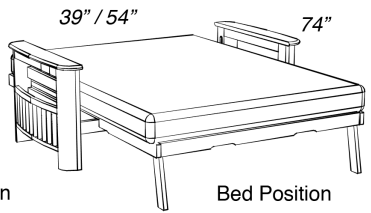

Seating Position

Bed Position

Seating Position - Top View

Lounger Seating Position

Bed Position

**Futon Arms - Box 1**

	Box H	Box W	Box L	Cubes	Net Wt.	Gr. Wt.
Portofino	295mm	675mm	960mm	0.191m3	27.0Kg	29.0Kg
MBA-POR-	11.6"	26.6"	37.8"	6.75cuft	59.5lb	63.9lb

**Futon Body - Box 2**

	Box H	Box W	Box L	Cubes	Net Wt.	Gr. Wt.
Chair	115mm	740mm	885mm	0.075m3	13.0Kg	15.5Kg
MBJ-CHR-	4.5"	29.1"	34.8"	2.66cuft	28.7lb	34.2lb
Full	115mm	895mm	1940mm	0.200m3	30.0Kg	34.5Kg
MBJ-FUL-	4.5"	35.2"	76.4"	7.05cuft	66.1lb	76.1lb
Queen	115mm	885mm	2110mm	0.215m3	33.0Kg	37.5Kg
MBJ-QEN-	4.5"	34.8"	83.1"	7.58cuft	72.8lb	82.7lb

**Futon Lounger Body - Box 2**

	Box H	Box W	Box L	Cubes	Net Wt.	Gr. Wt.
39" Lounger	160mm	833mm	1045mm	0.139m3	20.0Kg	22.0Kg
MBL-TWN-	6.3"	32.8"	41.1"	4.92cuft	44.1lb	48.5lb
54" Lounger	170mm	835mm	1450mm	0.206m3	32.0Kg	34.0Kg
MBL-LST-	6.7"	32.9"	57.1"	7.27cuft	70.5lb	75.0lb

**Storage Drawers (1 Pair)**

	Box H	Box W	Box L	Cubes	Net Wt.	Gr. Wt.
Full	75mm	610mm	1095mm	0.050m3	16.4Kg	17.8Kg
MDR-FUL-	3.0"	24.0"	43.1"	1.77cuft	36.2lb	39.2lb
Queen	75mm	610mm	1095mm	0.050m3	17.7Kg	19.1Kg
MDR-QEN-	3.0"	24.0"	43.1"	1.77cuft	39.0lb	42.1lb