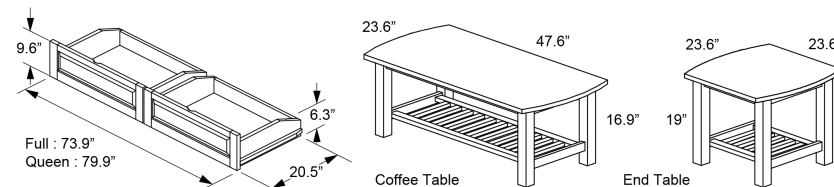

Seating Position

Bed Position

Seating Position - Top View

Panama Arm - Box 1

	Box H	Box W	Box L	Cubes	Net Wt.	Gr. Wt.
Panama	180mm	800mm	860mm	0.124m3	16.0Kg	18.0Kg
LKA-PAN-	7.1"	31.5"	33.9"	4.37cuft	35.3lb	39.7lb

Futon Bifold Body - Box 2

	Box H	Box W	Box L	Cubes	Net Wt.	Gr. Wt.
Chair	115mm	765mm	895mm	0.079m3	10.0Kg	12.0Kg
LKB-CHR-	4.5"	30.1"	35.2"	2.78cuft	22.0lb	26.5lb
Full	135mm	870mm	1930mm	0.227m3	29.7Kg	33.0Kg
LKB-FUL-	5.3"	34.3"	76.0"	8.01cuft	65.5lb	72.8lb
Queen	135mm	970mm	2060mm	0.270m3	31.8Kg	35.7Kg
LKB-QEN-	5.3"	38.2"	81.1"	9.53cuft	70.1lb	78.7lb

Futon Lounger Body - Box 2

	Box H	Box W	Box L	Cubes	Net Wt.	Gr. Wt.
39" Lounger	160mm	833mm	1045mm	0.139m3	20.0Kg	22.0Kg
LKL-TWN-	6.3"	32.8"	41.1"	4.92cuft	44.1lb	48.5lb
54" Lounger	170mm	835mm	1450mm	0.206m3	32.0Kg	34.0Kg
LKL-LST-	6.7"	32.9"	57.1"	7.27cuft	70.5lb	75.0lb

Storage Drawers (1 Pair)

	Box H	Box W	Box L	Cubes	Net Wt.	Gr. Wt.
Full	75mm	610mm	1095mm	0.050m3	16.4Kg	17.8Kg
MDR-FUL-	3.0"	24.0"	43.1"	1.77cuft	36.2lb	39.2lb
Queen	75mm	610mm	1095mm	0.050m3	17.7Kg	19.1Kg
MDR-QEN-	3.0"	24.0"	43.1"	1.77cuft	39.0lb	42.1lb