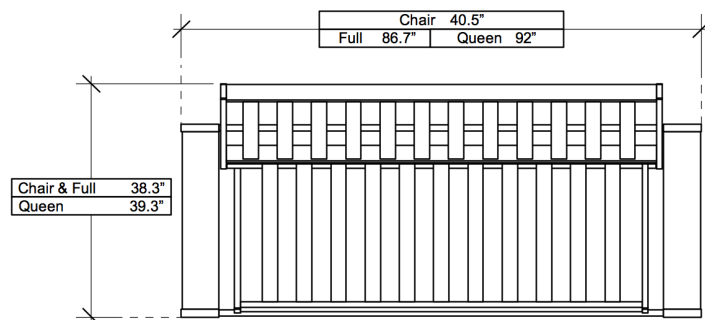

Seating Position

Bed Position

Seating Position - Top View

Panama Arm - Box 1

	Box H	Box W	Box L	Cubes	Net Wt.	Gr. Wt.
Panama	180mm	800mm	860mm	0.124m3	16.0Kg	18.0Kg
LKA-PAN-	7.1"	31.5"	33.9"	4.37cuft	35.3lb	39.7lb

Futon Bifold Body - Box 2

	Box H	Box W	Box L	Cubes	Net Wt.	Gr. Wt.
Chair	115mm	765mm	895mm	0.079m3	10.0Kg	12.0Kg
LKB-CHR-	4.5"	30.1"	35.2"	2.78cuft	22.0lb	26.5lb
Full	135mm	870mm	1930mm	0.227m3	29.7Kg	33.0Kg
LKB-FUL-	5.3"	34.3"	76.0"	8.01cuft	65.5lb	72.8lb
Queen	135mm	970mm	2060mm	0.270m3	31.8Kg	35.7Kg
LKB-QEN-	5.3"	38.2"	81.1"	9.53cuft	70.1lb	78.7lb

Futon Lounger Body - Box 2

	Box H	Box W	Box L	Cubes	Net Wt.	Gr. Wt.
39" Lounger	160mm	833mm	1045mm	0.139m3	20.0Kg	22.0Kg
LKL-TWN-	6.3"	32.8"	41.1"	4.92cuft	44.1lb	48.5lb
54" Lounger	170mm	835mm	1450mm	0.206m3	32.0Kg	34.0Kg
LKL-LST-	6.7"	32.9"	57.1"	7.27cuft	70.5lb	75.0lb

Storage Drawers (1 Pair)

	Box H	Box W	Box L	Cubes	Net Wt.	Gr. Wt.
Full	75mm	610mm	1095mm	0.050m3	16.4Kg	17.8Kg
MDR-FUL-	3.0"	24.0"	43.1"	1.77cuft	36.2lb	39.2lb
Queen	75mm	610mm	1095mm	0.050m3	17.7Kg	19.1Kg
MDR-QEN-	3.0"	24.0"	43.1"	1.77cuft	39.0lb	42.1lb