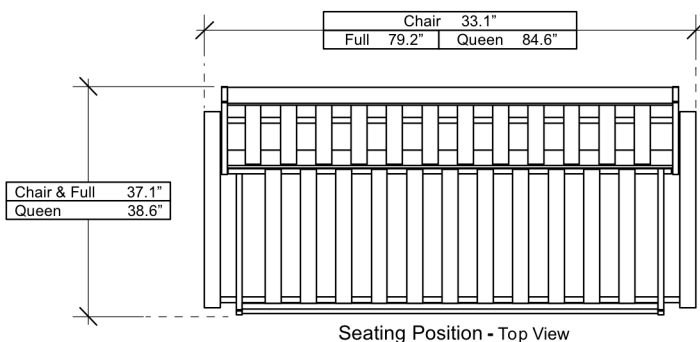

Seating Position

Bed Position

Seating Position - Top View

Lounger Seating Position

Bed Position

Futon Arms - Box 1

	Box H	Box W	Box L	Cubes	Net Wt.	Gr. Wt.
Monterey	80mm	650mm	930mm	0.048m3	80.0Kg	9.0Kg
MBA-MON-	3.1"	25.6"	36.6"	1.71cuft	176.4lb	19.8lb

Futon Body - Box 2

	Box H	Box W	Box L	Cubes	Net Wt.	Gr. Wt.
Chair	115mm	740mm	885mm	0.075m3	13.0Kg	15.5Kg
MBJ-CHR-Full	4.5"	29.1"	34.8"	2.66cuft	28.7lb	34.2lb
MBJ-CHR-Queen	4.5"	35.2"	76.4"	7.05cuft	66.1lb	76.1lb
MBJ-FUL-Full	115mm	895mm	1940mm	0.200m3	30.0Kg	34.5Kg
MBJ-FUL-Queen	4.5"	35.2"	76.4"	7.05cuft	66.1lb	76.1lb
MBJ-QEN-Full	115mm	885mm	2110mm	0.215m3	33.0Kg	37.5Kg
MBJ-QEN-Queen	4.5"	34.8"	83.1"	7.58cuft	72.8lb	82.7lb

Futon Lounger Body - Box 2

	Box H	Box W	Box L	Cubes	Net Wt.	Gr. Wt.
39" Lounger	160mm	833mm	1045mm	0.139m3	20.0Kg	22.0Kg
MBL-TWN-39"	6.3"	32.8"	41.1"	4.92cuft	44.1lb	48.5lb
54" Lounger	170mm	835mm	1450mm	0.206m3	32.0Kg	34.0Kg
MBL-LST-54"	6.7"	32.9"	57.1"	7.27cuft	70.5lb	75.0lb

Storage Drawers (1 Pair)

	Box H	Box W	Box L	Cubes	Net Wt.	Gr. Wt.
Full	75mm	610mm	1095mm	0.050m3	16.4Kg	17.8Kg
MDR-FUL-	3.0"	24.0"	43.1"	1.77cuft	36.2lb	39.2lb
Queen	75mm	610mm	1095mm	0.050m3	17.7Kg	19.1Kg
MDR-QEN-	3.0"	24.0"	43.1"	1.77cuft	39.0lb	42.1lb