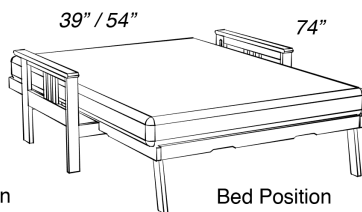

Seating Position

Bed Position

Seating Position - Top View

Lounger Seating Position

Bed Position

Futon Arms - Box 1

	Box H	Box W	Box L	Cubes	Net Wt.	Gr. Wt.
Monterey	80mm	650mm	930mm	0.048m3	80.0Kg	9.0Kg
MBA-MON-	3.1"	25.6"	36.6"	1.71cuft	176.4lb	19.8lb

Futon Body - Box 2

	Box H	Box W	Box L	Cubes	Net Wt.	Gr. Wt.
Chair	115mm	740mm	885mm	0.075m3	13.0Kg	15.5Kg
MBJ-CHR-Full	4.5"	29.1"	34.8"	2.66cuft	28.7lb	34.2lb
MBJ-CHR-Queen	4.5"	35.2"	76.4"	7.05cuft	66.1lb	76.1lb
MBJ-FUL-Full	115mm	895mm	1940mm	0.200m3	30.0Kg	34.5Kg
MBJ-FUL-Queen	4.5"	35.2"	76.4"	7.05cuft	66.1lb	76.1lb
MBJ-QEN-Full	115mm	885mm	2110mm	0.215m3	33.0Kg	37.5Kg
MBJ-QEN-Queen	4.5"	34.8"	83.1"	7.58cuft	72.8lb	82.7lb

Futon Lounger Body - Box 2

	Box H	Box W	Box L	Cubes	Net Wt.	Gr. Wt.
39" Lounger	160mm	833mm	1045mm	0.139m3	20.0Kg	22.0Kg
MBL-TWN-39"	6.3"	32.8"	41.1"	4.92cuft	44.1lb	48.5lb
54" Lounger	170mm	835mm	1450mm	0.206m3	32.0Kg	34.0Kg
MBL-LST-54"	6.7"	32.9"	57.1"	7.27cuft	70.5lb	75.0lb

Storage Drawers (1 Pair)

	Box H	Box W	Box L	Cubes	Net Wt.	Gr. Wt.
Full	75mm	610mm	1095mm	0.050m3	16.4Kg	17.8Kg
MDR-FUL-	3.0"	24.0"	43.1"	1.77cuft	36.2lb	39.2lb
Queen	75mm	610mm	1095mm	0.050m3	17.7Kg	19.1Kg
MDR-QEN-	3.0"	24.0"	43.1"	1.77cuft	39.0lb	42.1lb