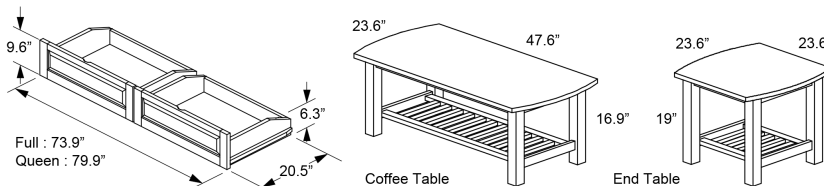

Seating Position

Bed Position

Seating Position - Top View

Lounger Seating Position

Bed Position

Futon Arms - Box 1

	Box H	Box W	Box L	Cubes	Net Wt.	Gr. Wt.
Monterey	80mm	650mm	930mm	0.048m3	80.0Kg	9.0Kg
MBA-MON-	3.1"	25.6"	36.6"	1.71cuft	176.4lb	19.8lb

Futon Body - Box 2

	Box H	Box W	Box L	Cubes	Net Wt.	Gr. Wt.
Chair	115mm	740mm	885mm	0.075m3	13.0Kg	15.5Kg
MBJ-CHR-Full	4.5"	29.1"	34.8"	2.66cuft	28.7lb	34.2lb
MBJ-CHR-Queen	4.5"	35.2"	76.4"	7.05cuft	66.1lb	76.1lb
MBJ-FUL-Full	115mm	895mm	1940mm	0.200m3	30.0Kg	34.5Kg
MBJ-FUL-Queen	4.5"	35.2"	76.4"	7.05cuft	66.1lb	76.1lb
MBJ-QEN-Full	115mm	885mm	2110mm	0.215m3	33.0Kg	37.5Kg
MBJ-QEN-Queen	4.5"	34.8"	83.1"	7.58cuft	72.8lb	82.7lb

Futon Lounger Body - Box 2

	Box H	Box W	Box L	Cubes	Net Wt.	Gr. Wt.
39" Lounger	160mm	833mm	1045mm	0.139m3	20.0Kg	22.0Kg
MBL-TWN-39"	6.3"	32.8"	41.1"	4.92cuft	44.1lb	48.5lb
54" Lounger	170mm	835mm	1450mm	0.206m3	32.0Kg	34.0Kg
MBL-LST-54"	6.7"	32.9"	57.1"	7.27cuft	70.5lb	75.0lb

Storage Drawers (1 Pair)

	Box H	Box W	Box L	Cubes	Net Wt.	Gr. Wt.
Full	75mm	610mm	1095mm	0.050m3	16.4Kg	17.8Kg
MDR-FUL-	3.0"	24.0"	43.1"	1.77cuft	36.2lb	39.2lb
Queen	75mm	610mm	1095mm	0.050m3	17.7Kg	19.1Kg
MDR-QEN-	3.0"	24.0"	43.1"	1.77cuft	39.0lb	42.1lb