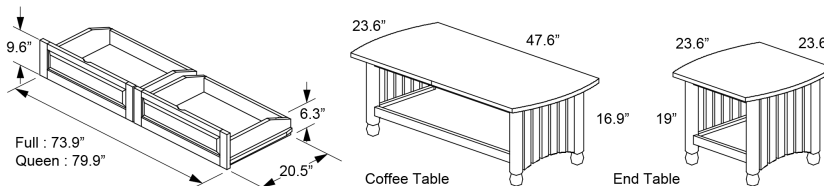

Seating Position

Bed Position

Seating Position - Top View

Lounger Seating Position

Bed Position

Futon Arms - Box 1

	Box H	Box W	Box L	Cubes	Net Wt.	Gr. Wt.
Key West	110mm	675mm	940mm	0.070m3	15.8Kg	17.2Kg
MBA-KEY-	4.3"	26.6"	37.0"	2.46cuft	34.8lb	37.9lb

Futon Body - Box 2

	Box H	Box W	Box L	Cubes	Net Wt.	Gr. Wt.
Chair	115mm	740mm	885mm	0.075m3	13.0Kg	15.5Kg
MBJ-CHR-Full	4.5"	29.1"	34.8"	2.66cuft	28.7lb	34.2lb
MBJ-FUL-Queen	115mm	895mm	1940mm	0.200m3	30.0Kg	34.5Kg
MBJ-QEN-Queen	4.5"	35.2"	76.4"	7.05cuft	66.1lb	76.1lb
MBJ-QEN-Full	115mm	885mm	2110mm	0.215m3	33.0Kg	37.5Kg
MBJ-QEN-Full	4.5"	34.8"	83.1"	7.58cuft	72.8lb	82.7lb

Futon Lounger Body - Box 2

	Box H	Box W	Box L	Cubes	Net Wt.	Gr. Wt.
39" Lounger	160mm	833mm	1045mm	0.139m3	20.0Kg	22.0Kg
MBL-TWN-39"	6.3"	32.8"	41.1"	4.92cuft	44.1lb	48.5lb
54" Lounger	170mm	835mm	1450mm	0.206m3	32.0Kg	34.0Kg
MBL-LST-54"	6.7"	32.9"	57.1"	7.27cuft	70.5lb	75.0lb

Key West Tables

	Box H	Box W	Box L	Cubes	Net Wt.	Gr. Wt.
Coffee Table	145mm	660mm	1245mm	0.119m3	26.0Kg	28.0Kg
MTC-KEY-23.6\"/>						

Storage Drawers (1 Pair)

	Box H	Box W	Box L	Cubes	Net Wt.	Gr. Wt.
Full	75mm	610mm	1095mm	0.050m3	16.4Kg	17.8Kg
MDR-FUL-3.0\"/>						