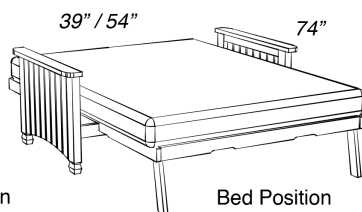

Seating Position

Bed Position

Seating Position - Top View

Lounger Seating Position

Bed Position

Futon Arms - Box 1

	Box H	Box W	Box L	Cubes	Net Wt.	Gr. Wt.
Key West	110mm	675mm	940mm	0.070m3	15.8Kg	17.2Kg
MBA-KEY-	4.3"	26.6"	37.0"	2.46cuft	34.8lb	37.9lb

Futon Body - Box 2

	Box H	Box W	Box L	Cubes	Net Wt.	Gr. Wt.
Chair	115mm	740mm	885mm	0.075m3	13.0Kg	15.5Kg
MBJ-CHR-Full	4.5"	29.1"	34.8"	2.66cuft	28.7lb	34.2lb
MBJ-FUL-Queen	115mm	895mm	1940mm	0.200m3	30.0Kg	34.5Kg
MBJ-QEN-Queen	4.5"	35.2"	76.4"	7.05cuft	66.1lb	76.1lb
MBJ-QEN-Full	115mm	885mm	2110mm	0.215m3	33.0Kg	37.5Kg
MBJ-QEN-Full	4.5"	34.8"	83.1"	7.58cuft	72.8lb	82.7lb

Futon Lounger Body - Box 2

	Box H	Box W	Box L	Cubes	Net Wt.	Gr. Wt.
39" Lounger	160mm	833mm	1045mm	0.139m3	20.0Kg	22.0Kg
MBL-TWN-39"	6.3"	32.8"	41.1"	4.92cuft	44.1lb	48.5lb
54" Lounger	170mm	835mm	1450mm	0.206m3	32.0Kg	34.0Kg
MBL-LST-54"	6.7"	32.9"	57.1"	7.27cuft	70.5lb	75.0lb

Key West Tables

	Box H	Box W	Box L	Cubes	Net Wt.	Gr. Wt.
Coffee Table	145mm	660mm	1245mm	0.119m3	26.0Kg	28.0Kg
MTC-KEY-23.6\"/>						

Storage Drawers (1 Pair)

	Box H	Box W	Box L	Cubes	Net Wt.	Gr. Wt.
Full	75mm	610mm	1095mm	0.050m3	16.4Kg	17.8Kg
MDR-FUL-3.0\"/>						