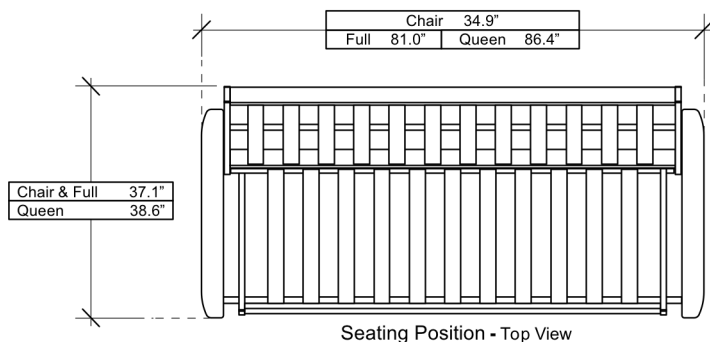

Seating Position

Bed Position

Seating Position - Top View

Lounger Seating Position

Bed Position

Futon Arms - Box 1

	Box H	Box W	Box L	Cubes	Net Wt.	Gr. Wt.
Key West	110mm	675mm	940mm	0.070m3	15.8Kg	17.2Kg
MBA-KEY-	4.3"	26.6"	37.0"	2.46cuft	34.8lb	37.9lb

Futon Body - Box 2

	Box H	Box W	Box L	Cubes	Net Wt.	Gr. Wt.
Chair	115mm	740mm	885mm	0.075m3	13.0Kg	15.5Kg
MBJ-CHR-Full	4.5"	29.1"	34.8"	2.66cuft	28.7lb	34.2lb
MBJ-FUL-Queen	115mm	895mm	1940mm	0.200m3	30.0Kg	34.5Kg
MBJ-QEN-Queen	4.5"	35.2"	76.4"	7.05cuft	66.1lb	76.1lb
MBJ-QEN-Full	115mm	885mm	2110mm	0.215m3	33.0Kg	37.5Kg
MBJ-QEN-Full	4.5"	34.8"	83.1"	7.58cuft	72.8lb	82.7lb

Futon Lounger Body - Box 2

	Box H	Box W	Box L	Cubes	Net Wt.	Gr. Wt.
39" Lounger	160mm	833mm	1045mm	0.139m3	20.0Kg	22.0Kg
MBL-TWN-39"	6.3"	32.8"	41.1"	4.92cuft	44.1lb	48.5lb
54" Lounger	170mm	835mm	1450mm	0.206m3	32.0Kg	34.0Kg
MBL-LST-54"	6.7"	32.9"	57.1"	7.27cuft	70.5lb	75.0lb

Key West Tables

	Box H	Box W	Box L	Cubes	Net Wt.	Gr. Wt.
Coffee Table	145mm	660mm	1245mm	0.119m3	26.0Kg	28.0Kg
MTC-KEY-23.6\"/>						

Storage Drawers (1 Pair)

	Box H	Box W	Box L	Cubes	Net Wt.	Gr. Wt.
Full	75mm	610mm	1095mm	0.050m3	16.4Kg	17.8Kg
MDR-FUL-3.0\"/>						